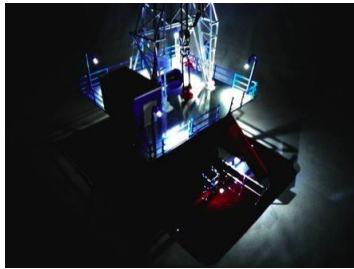

[sales@towerawards.com](mailto:sales@towerawards.com)

33" Oil & Gas Field Land **Drill Rig Model**  
 \$3499

33" Oil & Gas Field Land **Drill Rig Model with Lights**  
 \$3999

32" Modern Style **Derrick Lamp** \$475