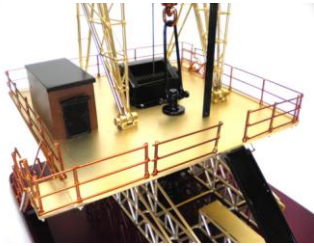

[sales@towerawards.com](mailto:sales@towerawards.com)

33" Oil & Gas Field Land **Drill Rig Model**  
 \$3499

33" Oil & Gas Field Land **Drill Rig Model with Lights**  
 \$3999

32" Modern Style **Derrick Lamp** \$475