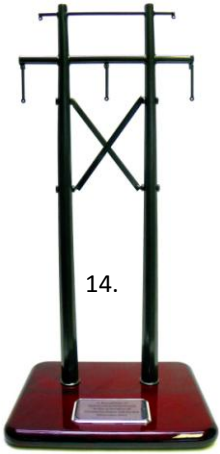

11.

12.

10.

7.

8.

Custom tower designs are available upon request.  
 Drawings , photos, or blueprints required

13

Chrome..Galvanized ..Gold finishes available  
Sizes ...12" - 18" - 24" - 36" - 48" - 6' -

14.

15.

16.

17.

18.

19.

20.

21.