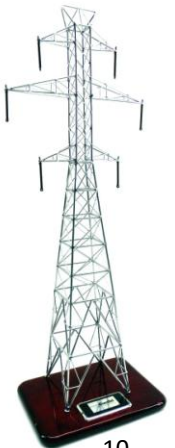

Electric Transmission Towers
Due to the many styles and designs Call for pricing
918-832-9930.....877-568-6443

sales@towerawards.com

Chrome..Galvanized ..Gold finishes available
Sizes ...12" - 18" - 24" - 36" - 48" - 6' - ?

10.

Custom tower designs are available upon request.
Drawings , photos, or blueprints required