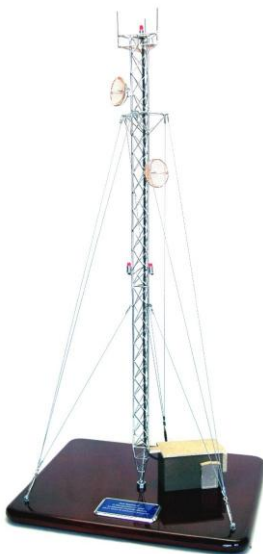

14.

15.

16.

17.

18.

19.

20.

21.

22.

24.

23.

25.

Custom tower designs are available upon request.  
Drawings , photos, or blueprints required

# Guyed Towers Tower pricing

TGW12"

TGW18"

TGW24"

TGW36"

TGW48"

Available finishes , Gold... Aviation Orange & White.... Chrome  
Gold... Aviation Orange & White add \$15.00

Custom tower designs are available upon request.  
Drawings , photos, or blueprints required