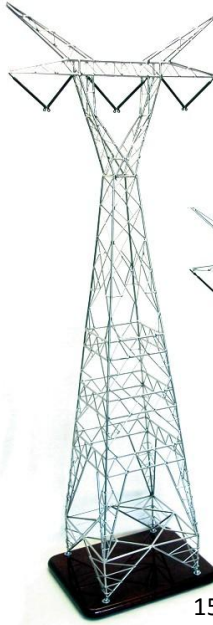

### Mono-pole tower lamps

MPL-18" Chrome.....	\$345.00
MPL-18" Gold.....	\$355.00
MPL-24" Chrome.....	\$375.00
MPL-24" Gold.....	\$385.00
MPL-36" Chrome.....	\$395.00
MPL-36" Gold.....	\$405.00

Please order by Item #

11.

12.

10.

7.

8.

Custom tower designs are available upon request.  
 Drawings , photos, or blueprints required

13

Chrome..Galvanized ..Gold finishes available  
Sizes ...12" - 18" - 24" - 36" - 48" - 6' -

14.

15.

16.

17.

18.

19.

20.

21.