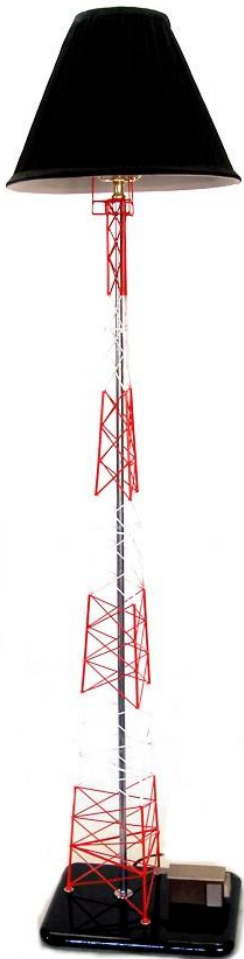

# Tower lamp pricing

Electric Transmission tower lamp  
18" tall, this lamp is CNC Plasma Cut, chrome finish  
\$350.00 w/ name plate \$375.00

All lamps are hand made of steel  
Comes w/ black shade  
Name plates w/ full color logo or text....\$25.00

# Tower Lamps

Self-support , Guyed , Mono-pole towers  
18" – 24" – 36"

Available finishes , Gold , Chrome , Aviation orange & wht

### Self-support tower lamps

TSSL-18" Chrome .....	\$345.00
TSSL-18" Gold.....	\$355.00
TSSL-18" red/wht.....	\$355.00
TSSL-24" Chrome .....	\$375.00
TSSL-24" Gold.....	\$385.00
TSSL-24" red/wht.....	\$385.00
TSSL-36" Chrome .....	\$395.00
TSSL-36" Gold.....	\$405.00
TSSL-36" red/wht.....	\$405.00

### Guyed Tower lamps

TGWL-18" Chrome .....	\$375.00
TGWL-18" Gold.....	\$385.00
TGWL-18" red/wht.....	\$385.00
TGWL-24" Chrome .....	\$415.00
TGWL-24" Gold.....	\$425.00
TGWL-24" red/wht.....	\$425.00
TGWL-36" Chrome .....	\$455.00
TGWL-36" Gold.....	\$465.00
TGWL-36" red/wht.....	\$465.00