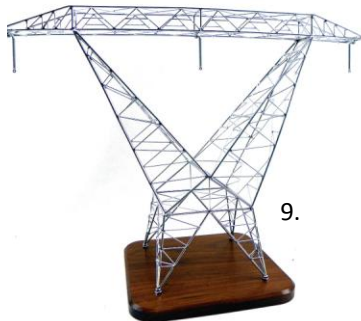

877-568-6443.....918-832-9930

[sales@towerawards.com](mailto:sales@towerawards.com)

Electric Transmission Towers  
 Due to the many styles and designs Call for pricing  
 918-832-9930.....877-568-6443

[sales@towerawards.com](mailto:sales@towerawards.com)

Chrome..Galvanized ..Gold finishes available  
 Sizes ...12" - 18" - 24" - 36" - 48" - 6' - ?

1.

2.

5.

4.

3.

6.

9.

11.

12.

10.

7.

8.

Custom tower designs are available upon request.  
 Drawings , photos, or blueprints required

13

Chrome..Galvanized ..Gold finishes available  
Sizes ...12" - 18" - 24" - 36" - 48" - 6' -