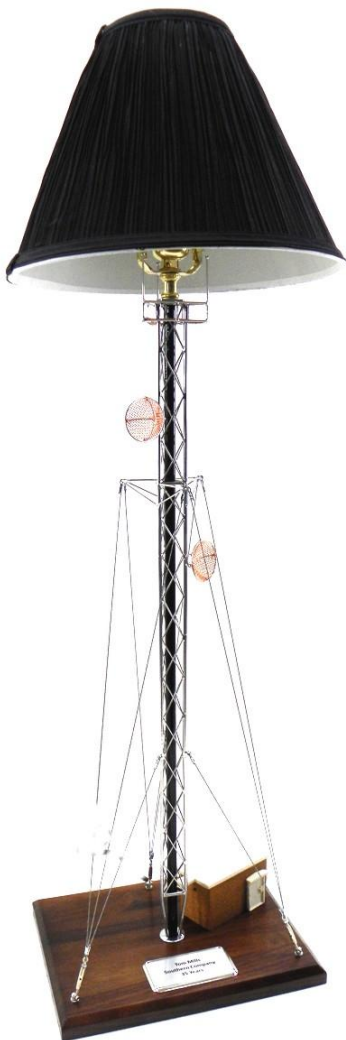

## Pewter cast tower ornaments

Pewter finish.....\$16.50 ea.

24K Gold.....\$24.50 ea.

# Tower Lamps

Self-support , Guyed , Mono-pole towers  
18" – 24" – 36"

Available finishes , Gold , Chrome , Aviation orange & wht

### Self-support tower lamps

TSSL-18" Chrome .....	\$345.00
TSSL-18" Gold.....	\$355.00
TSSL-18" red/wht.....	\$355.00
TSSL-24" Chrome .....	\$375.00
TSSL-24" Gold.....	\$385.00
TSSL-24" red/wht.....	\$385.00
TSSL-36" Chrome .....	\$395.00
TSSL-36" Gold.....	\$405.00
TSSL-36" red/wht.....	\$405.00

### Guyed Tower lamps

TGWL-18" Chrome .....	\$375.00
TGWL-18" Gold.....	\$385.00
TGWL-18" red/wht.....	\$385.00
TGWL-24" Chrome .....	\$415.00
TGWL-24" Gold.....	\$425.00
TGWL-24" red/wht.....	\$425.00
TGWL-36" Chrome .....	\$455.00
TGWL-36" Gold.....	\$465.00
TGWL-36" red/wht.....	\$465.00