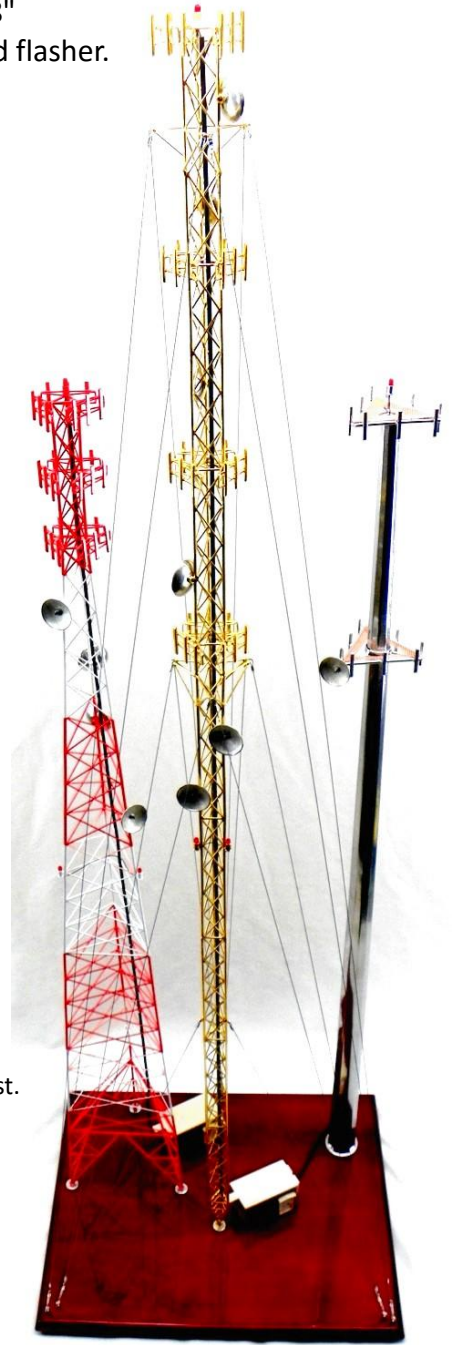

### Guyed Tower lamps

TGWL-18" Chrome .....	\$375.00
TGWL-18" Gold.....	\$385.00
TGWL-18" red/wht.....	\$385.00
TGWL-24" Chrome .....	\$415.00
TGWL-24" Gold.....	\$425.00
TGWL-24" red/wht.....	\$425.00
TGWL-36" Chrome .....	\$455.00
TGWL-36" Gold.....	\$465.00
TGWL-36" red/wht.....	\$465.00

### Mono-pole tower lamps

MPL-18" Chrome.....	\$345.00
MPL-18" Gold.....	\$355.00
MPL-24" Chrome.....	\$375.00
MPL-24" Gold.....	\$385.00
MPL-36" Chrome.....	\$395.00
MPL-36" Gold.....	\$405.00

Please order by Item #

# 3 Tower Display

Self-support, Guyed, and Mono-pole towers.  
Aviation Orange & white, Gold, and Chrome  
Available in 12" - 18" - 24" - 36" - 48"  
All with solid red LED side lights and top red flasher.

TD3-12"

TD3-36"

Custom model

Custom tower designs are available upon request.  
Drawings , photos, or blueprints required  
**Please order by item #**

TD3-12" .....\$625.00

TD3-18" .....\$688.50

TD3-24" .....\$778.50