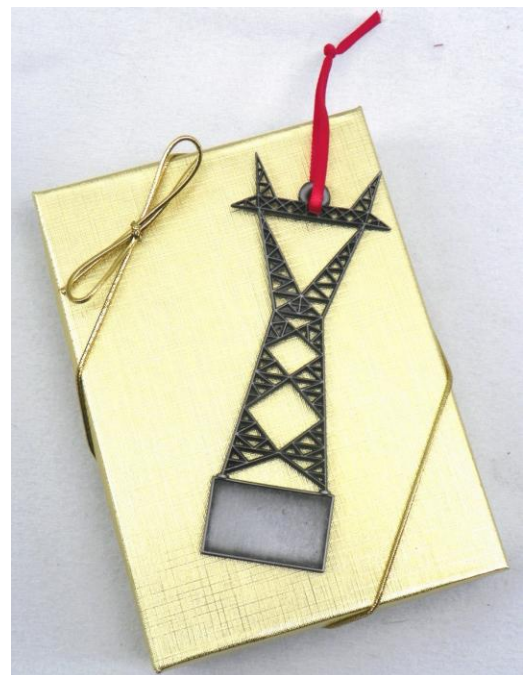

Pewter cast tower ornaments

Pewter finish.....$16.50 ea.

24K Gold.....$24.50 ea.