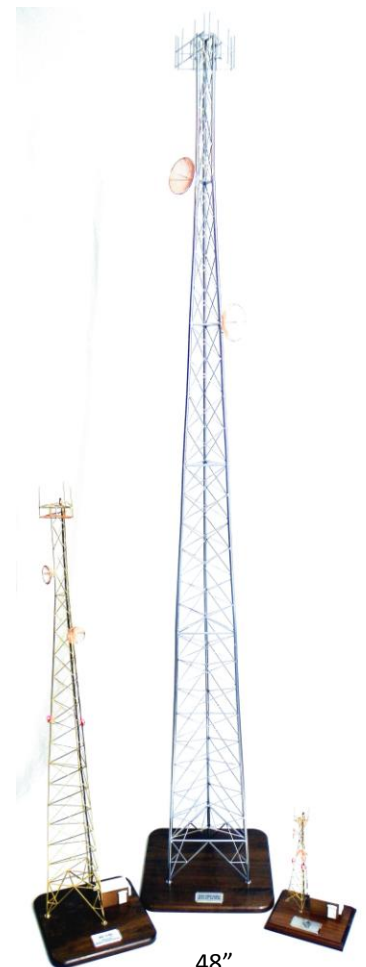

48"

877-568-6443.....918-832-9930

sales@towerawards.com