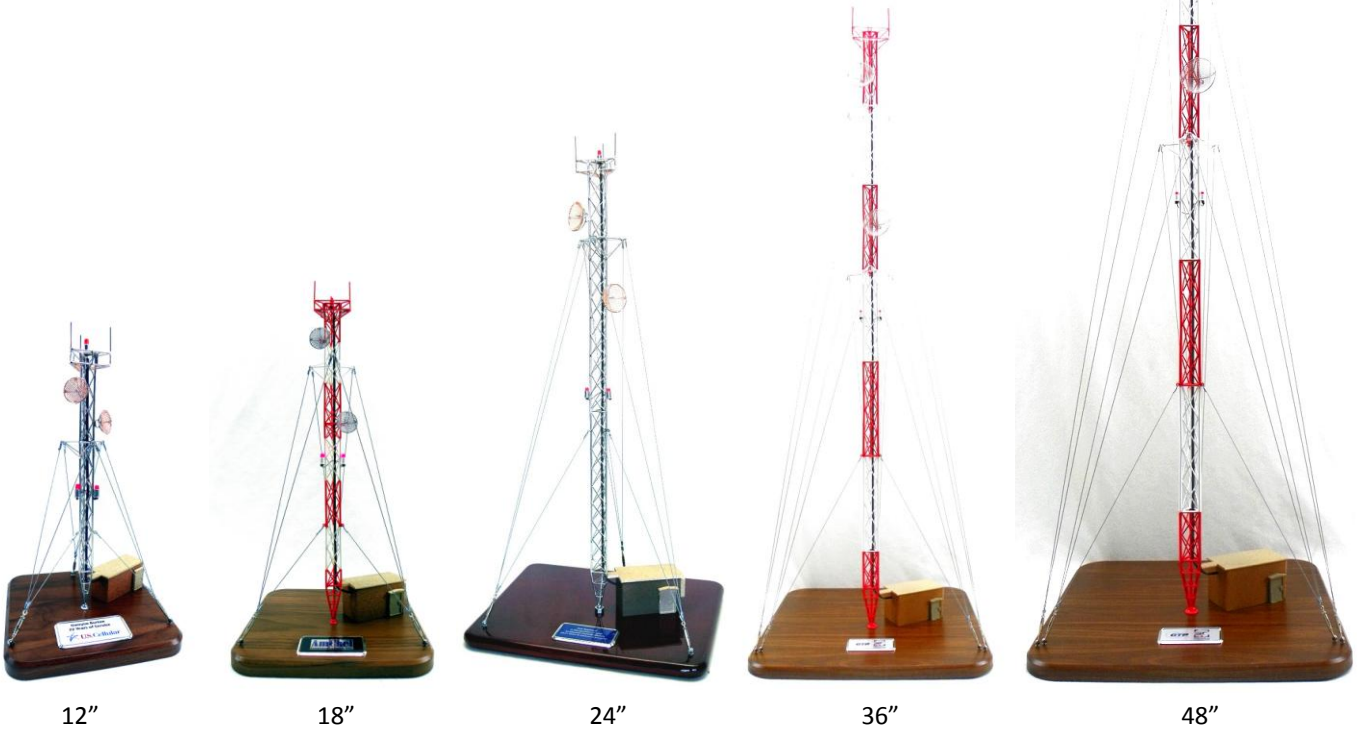

15.

16.

17.

18.

19.

20.

21.

22.

24.

23.

25.

Custom tower designs are available upon request.
Drawings , photos, or blueprints required

Guyed Towers Tower pricing

Available finishes , Gold... Aviation Orange & White.... Chrome
 Gold... Aviation Orange & White add \$15.00

Custom tower designs are available upon request.
 Drawings , photos, or blueprints required

12"	\$265.00
18"	\$275.00
24"	\$315.00
36"	\$355.00
48"	\$475.00