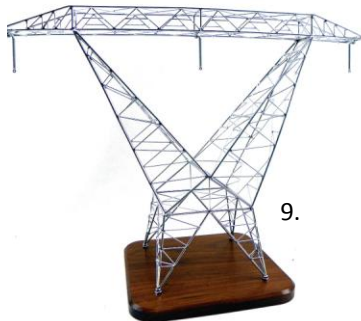

877-568-6443.....918-832-9930

sales@towerawards.com

Electric Transmission Towers
 Due to the many styles and designs Call for pricing
 918-832-9930.....877-568-6443

sales@towerawards.com

Chrome..Galvanized ..Gold finishes available
 Sizes ...12" - 18" - 24" - 36" - 48" - 6' - ?

1.

2.

5.

4.

3.

6.

9.

11.

12.

10.

7.

8.

13

Custom tower designs are available upon request.
 Drawings , photos, or blueprints required

Chrome..Galvanized ..Gold finishes available
Sizes ...12" - 18" - 24" - 36" - 48" - 6' -

14.