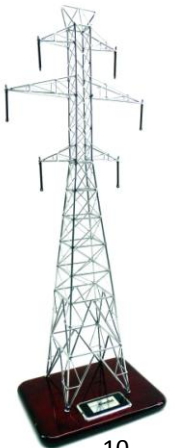

Electric Transmission Towers
Due to the many styles and designs Call for pricing
918-832-9930.....877-568-6443

sales@towerawards.com

Chrome..Galvanized ..Gold finishes available
Sizes ...12" - 18" - 24" - 36" - 48" - 6' - ?

10.

Custom tower designs are available upon request.
Drawings , photos, or blueprints required