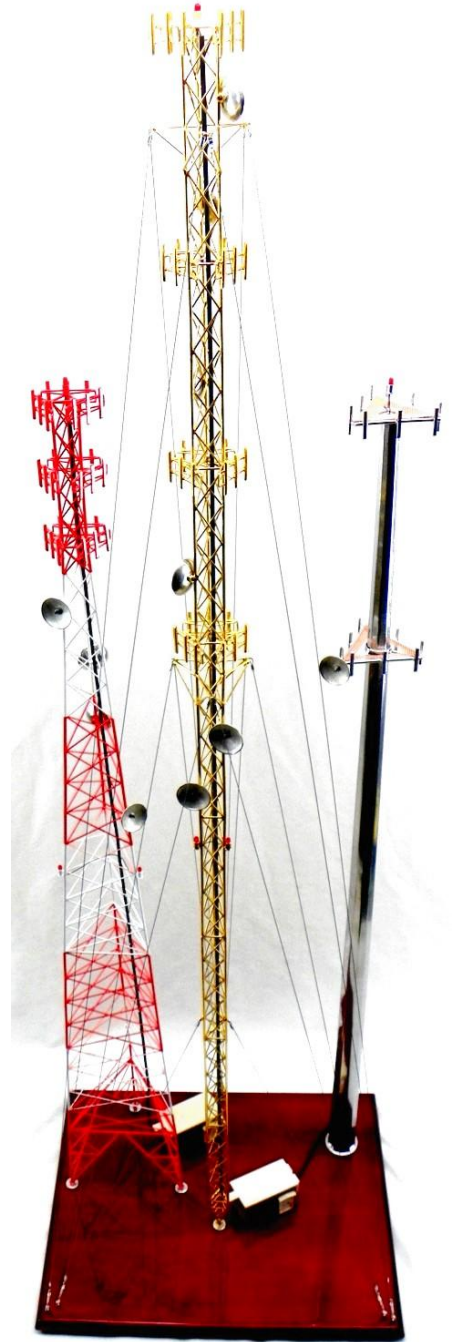

Tower pricing Self-support towers

12"

18"

24"

36"

Available finishes , Gold... Aviation Orange & White... Chrome

Gold... Aviation Orange & White add \$15.00

Custom tower designs are available upon request.
Drawings , photos, or blueprints required

12"\$215.00

18"\$245.00

24"\$275.00

36"\$295.00

48"\$375.00

48"

877-568-6443.....918-832-9930

sales@towerawards.com

3 Tower Display

Self-support, Guyed, and Mono-pole towers.

Aviation Orange & white, Gold, and Chrome

Available in 12" - 18" - 24" - 36" - 48"

All with solid red LED side lights and top red flasher.

12"\$625.00

18"

24"

36"

Available finishes , Gold... Chrome

Gold... add \$15.00

Custom tower designs are available upon request.
Drawings , photos, or blueprints required

12"	\$215.00
18"	\$245.00
24"	\$275.00
36"	\$295.00
48"	\$375.00