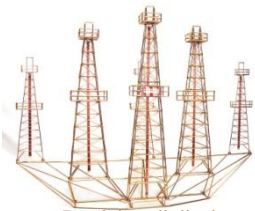

Athey Wagon

BOP Lamp

Derrick wall display

Self Support , Guyed , Mono-Pole Towers

Working Pump jacks
Red white & blue or gold

Jackknife drilling rig lamp

Standard Oil Derricks
Lamps

Tower Awards & Creative Sculptures LLC
6209 E. Tecumseh St.
Tulsa, Ok 74115
877-568-6443
918-832-9930
Sales – Sandra L. Smith
sales@towerawards.com
www.Towerawards.com