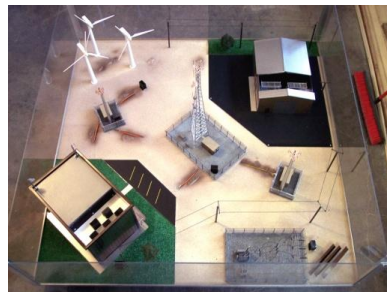

Custom Models

© 1997

Tower Awards & Creative Sculptures LLC
6209 E. Tecumseh St.
Tulsa, Ok 74115
877-568-6443
918-832-9930
Sales – Sandra L. Smith
sales@towerawards.com
www.Towerawards.com