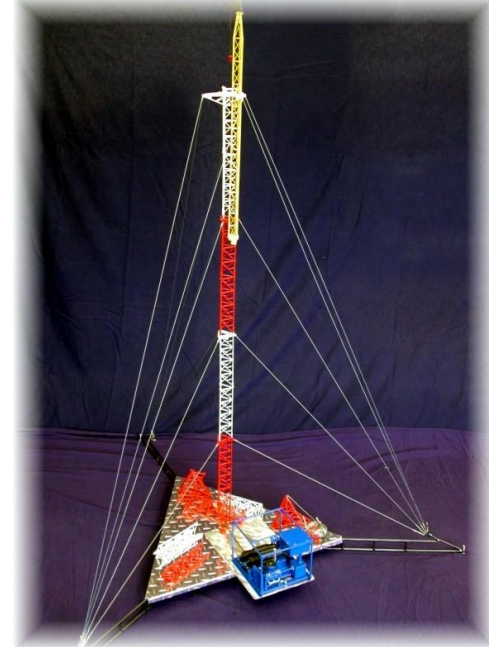

Working Gin Pole w/ water fall winches