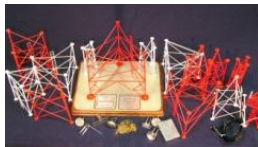

Great Plains AM Towers

Custom aluminum tread plate Shipping cases