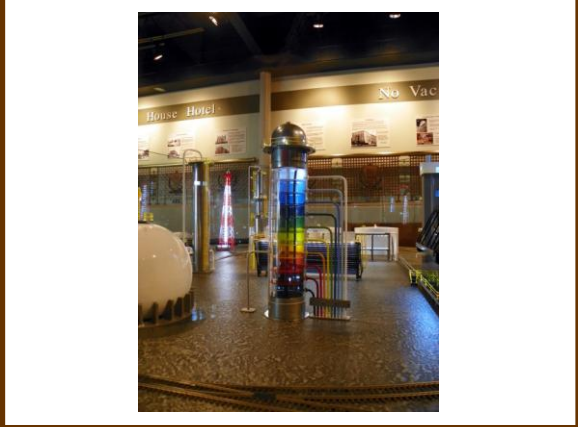

Completed and Delivered to Allen County Museum , Lima Ohio

Tower Awards & Creative Sculptures LLC
6209 E. Tecumseh St.
Tulsa, Ok 74115
877-568-6443 918-832-9930
Sales – Sandra L. Smith
sales@towerawards.com
www.Towerawards.com