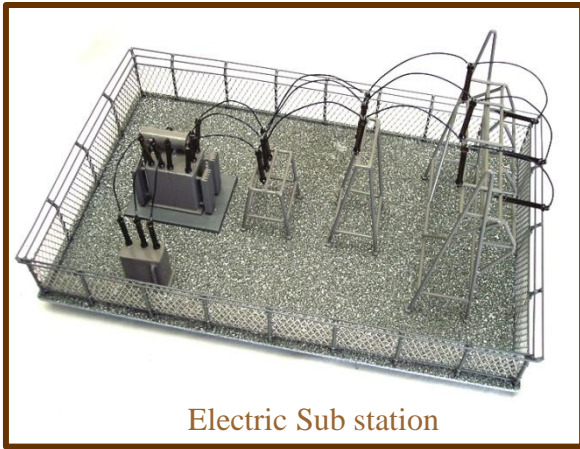

Richland Broadcast tower 7'

West End Bridge Pittsburg Pa.

Custom aluminum tread plate Shipping cases

BCI tradeshow display

Custom 7' towers w/ shipping case

Great Plains AM Towers

Electric Sub station

We can build anything, (Big or Small)
Just call Sandra 877-568-6443 sandra@towerawards.com

A model of a Power Wave underground vault. It features a control room with a desk and chairs, surrounded by a chain-link fence. Power lines and transformers are visible within the fenced area.

Power Wave underground vault