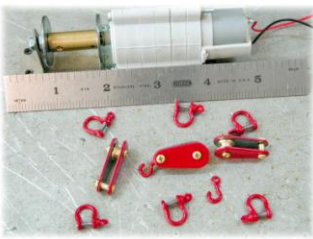

Working Gin Pole w/ water fall winches