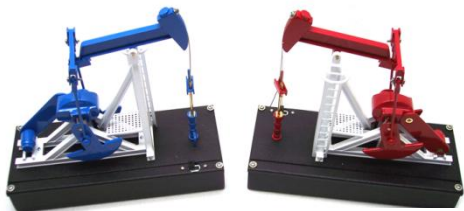

Athey Wagon

BOP Lamp

Derrick wall display

Self Support , Guyed , Mono-Pole Towers

Working Pump jacks
Red white & blue or gold

Jackknife drilling rig lamp

Standard Oil Derricks
Lamps

Tower Awards & Creative Sculptures LLC
6209 E. Tecumseh St.
Tulsa, Ok 74115
877-568-6443
918-832-9930
Sales – Sandra L. Smith
sales@towerawards.com
www.Towerawards.com

A model of a Power Wave underground vault. It features a control room with a desk and chairs, surrounded by a chain-link fence. Power lines and transformers are visible within the fenced area.

Power Wave underground vault