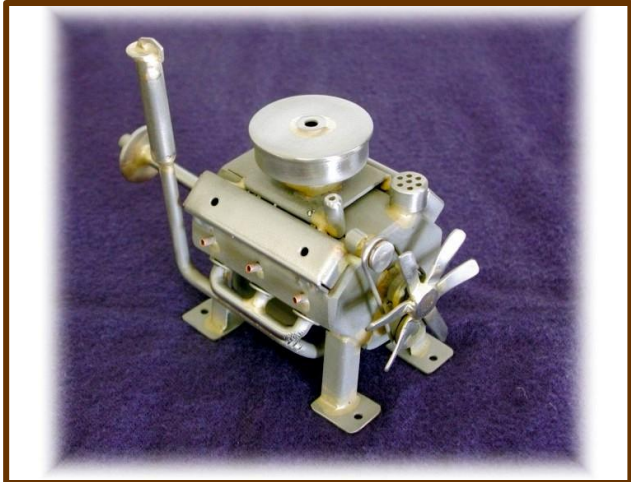

Working Gin Pole w/ water fall winches

Tower Awards &
Creative Sculptures LLC
6209 E. Tecumseh St.
Tulsa, Ok 74115
877-568-6443
918-832-9930
Sales – Sandra L. Smith
sales@towerawards.com
www.Towerawards.com