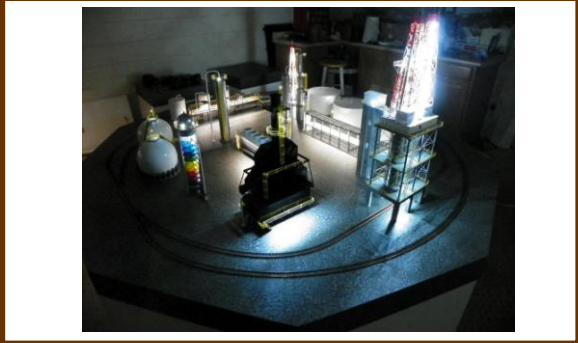

Completed and Delivered to Allen County Museum , Lima Ohio

Tower Awards & Creative Sculptures LLC
6209 E. Tecumseh St.
Tulsa, Ok 74115
877-568-6443 918-832-9930
Sales – Sandra L. Smith
sales@towerawards.com
www.Towerawards.com