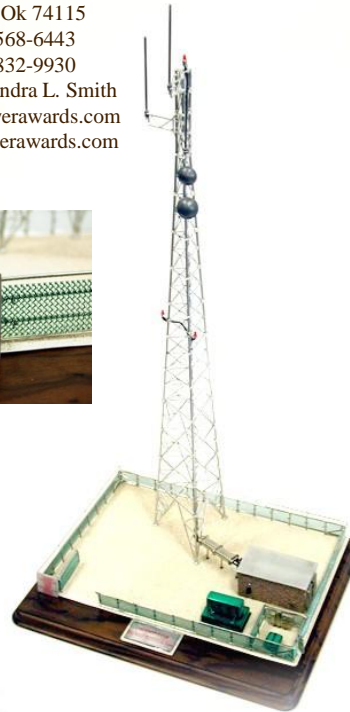

Tower Awards & Creative Sculptures LLC
6209 E. Tecumseh St.
Tulsa, Ok 74115
877-568-6443
918-832-9930
Sales - Sandra L. Smith
sales@towerawards.com
www.Towerawards.com