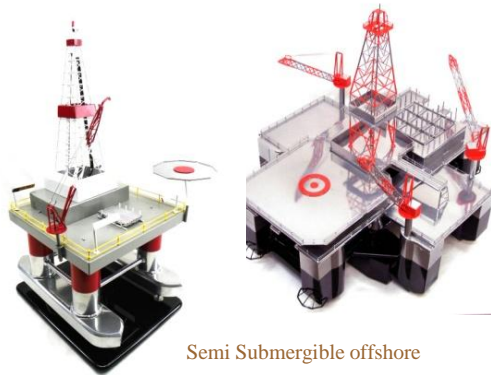

Athey Wagon

BOP Lamp

Derrick wall display

Self Support , Guyed , Mono-Pole Towers

Working Pump jacks
Red white & blue or gold

Jackknife drilling rig lamp

Standard Oil Derricks
Lamps

Tower Awards & Creative Sculptures LLC
6209 E. Tecumseh St.
Tulsa, Ok 74115
877-568-6443
918-832-9930
Sales – Sandra L. Smith
sales@towerawards.com
www.Towerawards.com

Custom Models

Radar dome

© 1997

Water Tower

Semi Submergible offshore

Jack up Platform

Custom Offshore oil & Gas platforms

Tower Awards & Creative Sculptures LLC
 6209 E. Tecumseh St.
 Tulsa, Ok 74115
 877-568-6443
 918-832-9930
 Sales – Sandra L. Smith
 sales@towerawards.com
 www.Towerawards.com

A model of a Power Wave underground vault. It features a control room with a desk and chairs, surrounded by a chain-link fence. Power lines and transformers are visible within the fenced area.

Power Wave underground vault