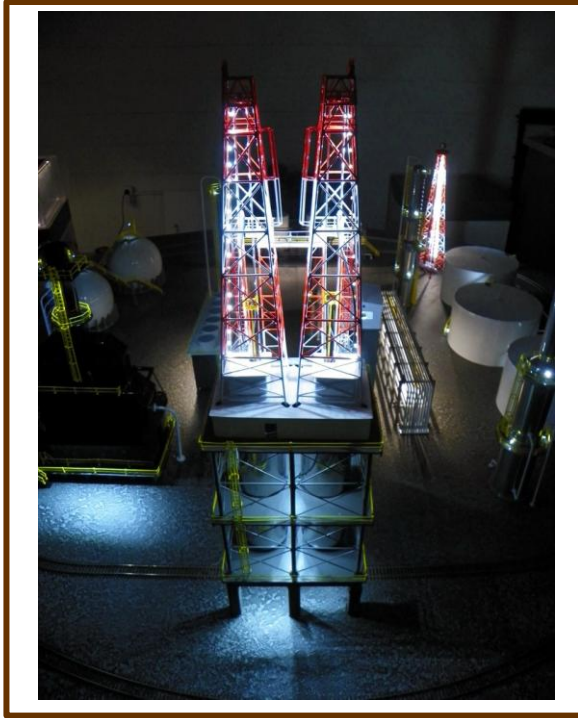

Tower Awards & Creative Sculptures LLC
6209 E. Tecumseh St.
Tulsa, Ok 74115
877-568-6443 918-832-9930
Sales – Sandra L. Smith
sales@towerawards.com
www.Towerawards.com