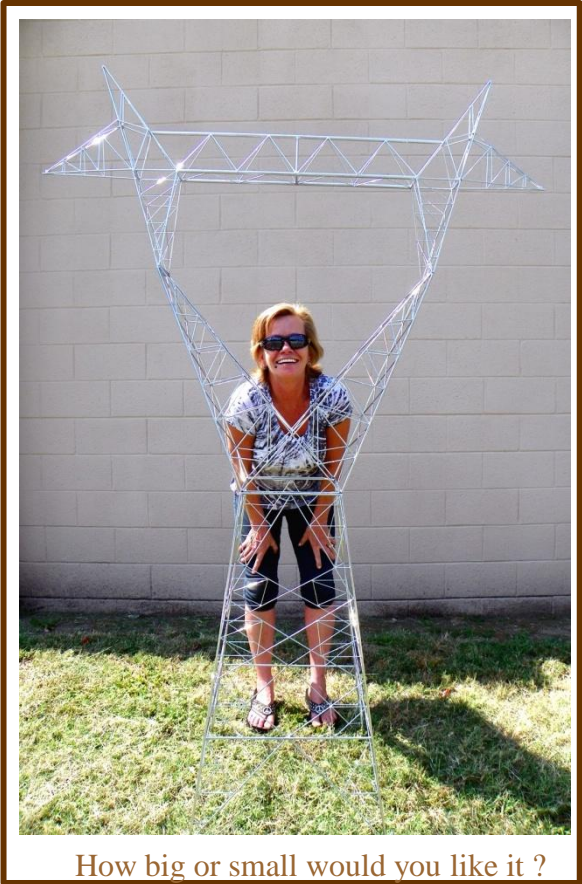

Richland Broadcast tower 7'

West End Bridge Pittsburg Pa.

Custom aluminum tread plate Shipping cases

BCI tradeshow display

Custom 7' towers w/ shipping case

Great Plains AM Towers

Electric Sub station

We can build anything, (Big or Small)
Just call Sandra 877-568-6443 sandra@towerawards.com

A model of a Power Wave underground vault. It features a control room with a desk and chairs, surrounded by a chain-link fence. Power lines and transformers are visible within the fenced area.

Power Wave underground vault