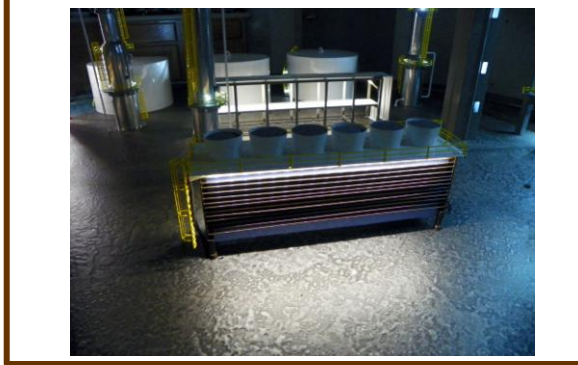

Tower Awards & Creative Sculptures LLC
6209 E. Tecumseh St.
Tulsa, Ok 74115
877-568-6443 918-832-9930
Sales – Sandra L. Smith
sales@towerawards.com
www.Towerawards.com