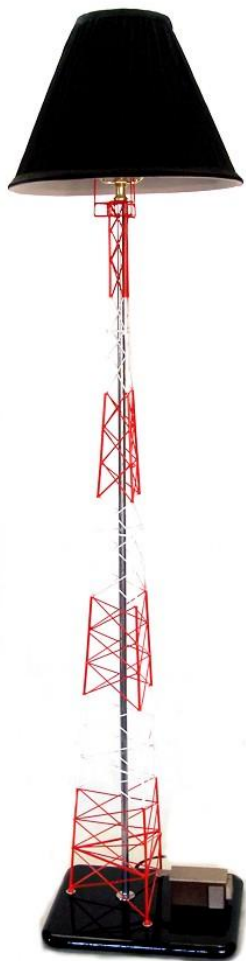

4.5" tall

Mono-pole , self-support , electric transmission towers

24 K gold

Pewter cast tower ornaments

Pewter finish.....\$16.50 ea.

24K Gold.....\$24.50 ea.

Tower Lamps

Self-support , Guyed , Mono-pole towers
18" – 24" – 36"

Available finishes , Gold , Chrome , Aviation orange & wht

Self-support tower lamps

TSSL-18" Chrome	\$345.00
TSSL-18" Gold.....	\$355.00
TSSL-18" red/wht.....	\$355.00
TSSL-24" Chrome	\$375.00
TSSL-24" Gold.....	\$385.00
TSSL-24" red/wht.....	\$385.00
TSSL-36" Chrome	\$395.00
TSSL-36" Gold.....	\$405.00
TSSL-36" red/wht.....	\$405.00

Guyed Tower lamps

TGWL-18" Chrome	\$375.00
TGWL-18" Gold.....	\$385.00
TGWL-18" red/wht.....	\$385.00
TGWL-24" Chrome	\$415.00
TGWL-24" Gold.....	\$425.00
TGWL-24" red/wht.....	\$425.00
TGWL-36" Chrome	\$455.00
TGWL-36" Gold.....	\$465.00
TGWL-36" red/wht.....	\$465.00

Mono-pole tower lamps

MPL-18" Chrome.....	\$345.00
MPL-18" Gold.....	\$355.00
MPL-24" Chrome.....	\$375.00
MPL-24" Gold.....	\$385.00
MPL-36" Chrome.....	\$395.00
MPL-36" Gold.....	\$405.00

Please order by Item #