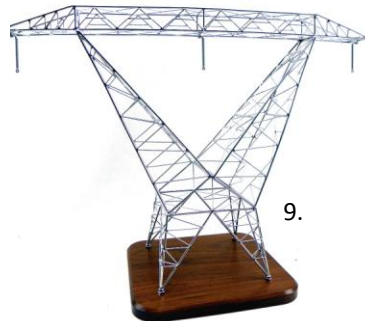

877-568-6443.....918-832-9930

sales@towerawards.com

Electric Transmission Towers
 Due to the many styles and designs Call for pricing
 918-832-9930.....877-568-6443

sales@towerawards.com

Chrome..Galvanized ..Gold finishes available
 Sizes ...12" - 18" - 24" - 36" - 48" - 6' - ?

1.

2.

5.

4.

3.

6.

9.

11.

12.

10.

7.

8.

13

Custom tower designs are available upon request.
 Drawings , photos, or blueprints required

Chrome..Galvanized ..Gold finishes available
Sizes ...12" - 18" - 24" - 36" - 48" - 6' -

14.