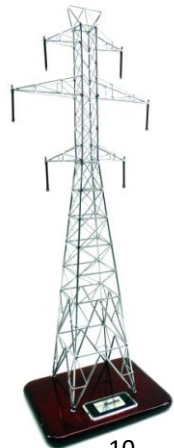

Electric Transmission Towers
Due to the many styles and designs Call for pricing
918-832-9930.....877-568-6443

sales@towerawards.com

Chrome..Galvanized ..Gold finishes available
Sizes ...12" - 18" - 24" - 36" - 48" - 6' - ?

10.

Custom tower designs are available upon request.
Drawings , photos, or blueprints required