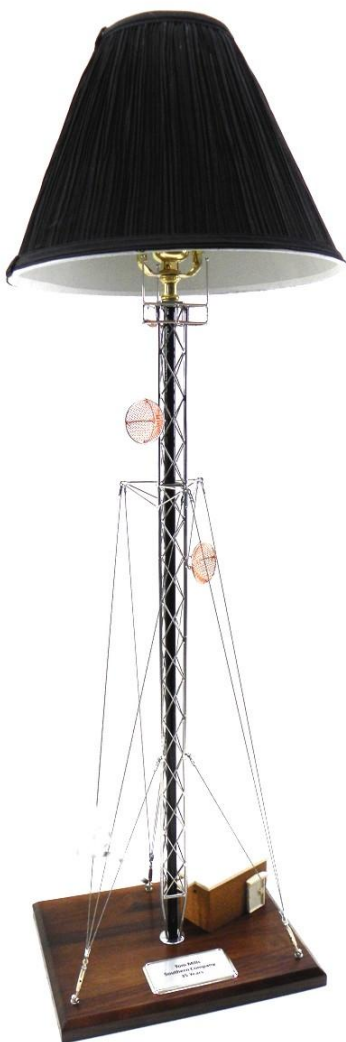

4.5" tall

Mono-pole , self-support , electric transmission towers

24 K gold

Pewter cast tower ornaments

Pewter finish.....\$16.50 ea.

24K Gold.....\$24.50 ea.

Tower Lamps

Self-support , Guyed , Mono-pole towers
18" – 24" – 36"

Available finishes , Gold , Chrome , Aviation orange & wht

Self-support tower lamps

TSSL-18" Chrome	\$345.00
TSSL-18" Gold.....	\$355.00
TSSL-18" red/wht.....	\$355.00
TSSL-24" Chrome	\$375.00
TSSL-24" Gold.....	\$385.00
TSSL-24" red/wht.....	\$385.00
TSSL-36" Chrome	\$395.00
TSSL-36" Gold.....	\$405.00
TSSL-36" red/wht.....	\$405.00

Guyed Tower lamps

TGWL-18" Chrome	\$375.00
TGWL-18" Gold.....	\$385.00
TGWL-18" red/wht.....	\$385.00
TGWL-24" Chrome	\$415.00
TGWL-24" Gold.....	\$425.00
TGWL-24" red/wht.....	\$425.00
TGWL-36" Chrome	\$455.00
TGWL-36" Gold.....	\$465.00
TGWL-36" red/wht.....	\$465.00

Mono-pole tower lamps

MPL-18" Chrome.....	\$345.00
MPL-18" Gold.....	\$355.00
MPL-24" Chrome.....	\$375.00
MPL-24" Gold.....	\$385.00
MPL-36" Chrome.....	\$395.00
MPL-36" Gold.....	\$405.00

Please order by Item #