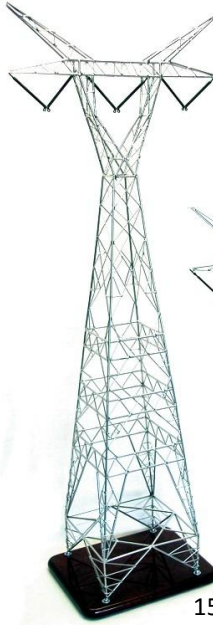

Mono-pole tower lamps

MPL-18" Chrome.....	\$345.00
MPL-18" Gold.....	\$355.00
MPL-24" Chrome.....	\$375.00
MPL-24" Gold.....	\$385.00
MPL-36" Chrome.....	\$395.00
MPL-36" Gold.....	\$405.00

Please order by Item #

1.

2.

5.

4.

3.

6.

9.

11.

12.

10.

7.

8.

13

Custom tower designs are available upon request.
 Drawings , photos, or blueprints required

Chrome..Galvanized ..Gold finishes available
Sizes ...12" - 18" - 24" - 36" - 48" - 6' -

14.

15.

16.

17.

18.

22.

19.

20.

21.