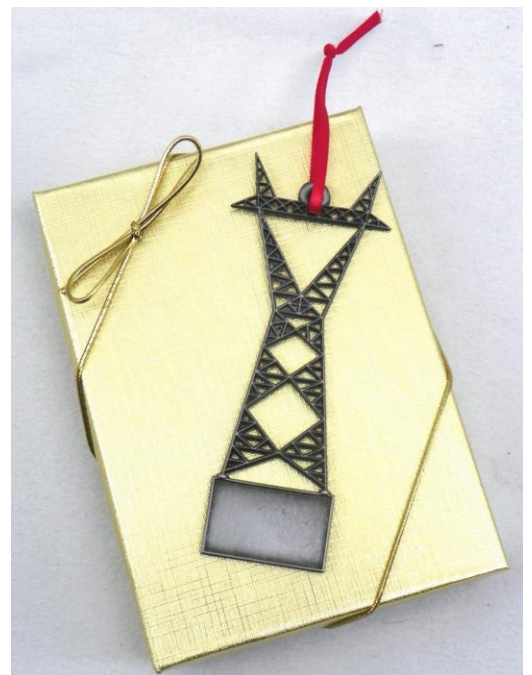

4.5" tall

Mono-pole , self-support , electric transmission towers

24 K gold

Pewter cast tower ornaments

Pewter finish.....\$16.50 ea.

24K Gold.....\$24.50 ea.

Tower Lamps

Self-support , Guyed , Mono-pole towers
18" – 24" – 36"

Available finishes , Gold , Chrome , Aviation orange & wht

Self-support tower lamps

TSSL-18" Chrome	\$345.00
TSSL-18" Gold.....	\$355.00
TSSL-18" red/wht.....	\$355.00
TSSL-24" Chrome	\$375.00
TSSL-24" Gold.....	\$385.00
TSSL-24" red/wht.....	\$385.00
TSSL-36" Chrome	\$395.00
TSSL-36" Gold.....	\$405.00
TSSL-36" red/wht.....	\$405.00