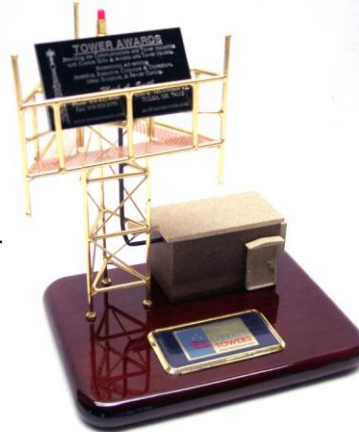

48"

877-568-6443.....918-832-9930

sales@towerawards.com