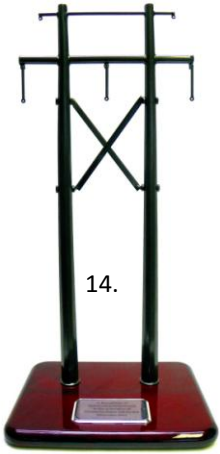

877-568-6443.....918-832-9930

sales@towerawards.com

Electric Transmission Towers
 Due to the many styles and designs Call for pricing
 918-832-9930.....877-568-6443

sales@towerawards.com

Chrome..Galvanized ..Gold finishes available
 Sizes ...12" - 18" - 24" - 36" - 48" - 6' - ?

12.

10.

7.

8.

13

Custom tower designs are available upon request.
 Drawings , photos, or blueprints required

Chrome..Galvanized ..Gold finishes available
Sizes ...12" - 18" - 24" - 36" - 48" - 6' -

14.