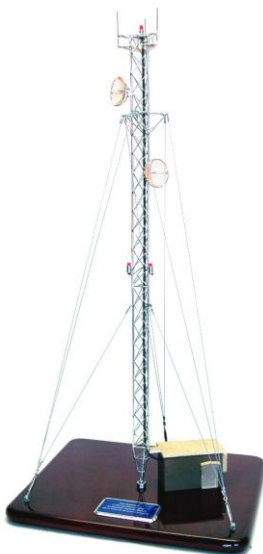

15.

16.

17.

18.

22.

19.

20.

21.

23.

24.

25.

Custom tower designs are available upon request.
Drawings , photos, or blueprints required

Guyed Towers Tower pricing

TGW12"

TGW18"

TGW24"

TGW36"

TGW48"

Available finishes , Gold... Aviation Orange & White.... Chrome
Gold... Aviation Orange & White add \$15.00

Custom tower designs are available upon request.
Drawings , photos, or blueprints required